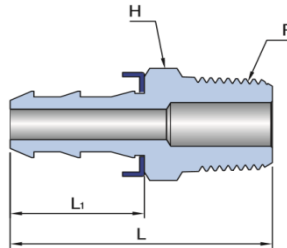

### ◆제품사양

Hose I.D.	Tube O.D. T	Dimensions (mm)			
		H	h	L	L <sub>1</sub>
1/4	1/4	9/16	9/16	50.0	30.7
3/8	3/8	11/16	11/16	53.6	31.5
1/2	1/2	7/8	7/8	62.7	36.1

## ELBOW

[TUBE ADAPTER]

### ◆제품사양

Hose I.D.	Tube O.D. T	Dimensions (mm)	
		L	L <sub>1</sub>
1/4	1/4	49.0	29.7
3/8	3/8	51.6	29.5
1/2	1/2	62.7	36.1
3/4	3/4	79.8	37.6

### ◆제품사양

Hose I.D.	P	Dimensions (mm)		
		H	L	L <sub>1</sub>
1/4	1/4	9/16	42.7	23.4
3/8	1/4	11/16	45.7	23.6
3/8	3/8	11/16	45.7	23.6
1/2	1/2	7/8	55.6	29.0
3/4	3/4	1-1/16	71.4	29.2