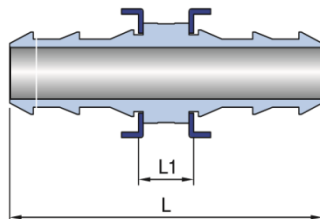

### ◆제품사양

Hose I.D.	Tube O.D. T	Dimensions (mm)	
		L	L <sub>1</sub>
1/4	1/4	49.0	29.7
3/8	3/8	51.6	29.5
1/2	1/2	62.7	36.1
3/4	3/4	79.8	37.6

## TEE / REDUCER

[MALE ADAPTER]

### ◆제품사양

Hose I.D.	P	Dimensions (mm)		
		H	L	L <sub>1</sub>
1/4	1/4	9/16	42.7	23.4
3/8	1/4	11/16	45.7	23.6
3/8	3/8	11/16	45.7	23.6
1/2	1/2	7/8	55.6	29.0
3/4	3/4	1-1/16	71.4	29.2

### ◆제품사양

Hose I.D.	Tube O.D. T	Dimensions (mm)	
		L	L <sub>1</sub>
1/4	1/4	52.6	14.0
3/8	3/8	57.2	13.0
1/2	1/2	69.4	13.0
3/4	3/4	100.8	13.0