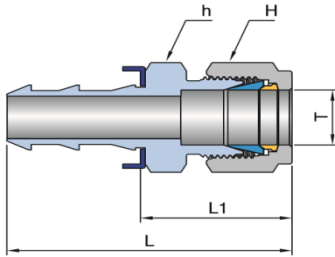

# PUSH-ON HOSE FITTINGS

## PIPE

[TUBE FITTING ADAPTER]

### ◆제품사양

Hose I.D.	Tube O.D. T	Dimensions (mm)			
		H	h	L	L <sub>1</sub>
1/4	1/4	9/16	9/16	50.0	30.7
3/8	3/8	11/16	11/16	53.6	31.5
1/2	1/2	7/8	7/8	62.7	36.1

### ◆제품사양

Hose I.D.	Tube O.D. T	Dimensions (mm)	
		L	L <sub>1</sub>
1/4	1/4	49.0	29.7
3/8	3/8	51.6	29.5
1/2	1/2	62.7	36.1
3/4	3/4	79.8	37.6