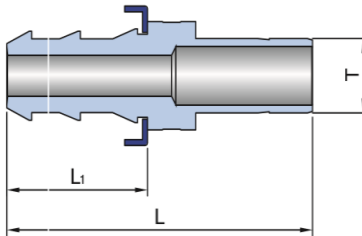

## PIPE

[TUBE FITTING ADAPTER]

### ◆제품사양

Hose I.D.	Tube O.D. T	Dimensions (mm)			
		H	h	L	L <sub>1</sub>
1/4	1/4	9/16	9/16	50.0	30.7
3/8	3/8	11/16	11/16	53.6	31.5
1/2	1/2	7/8	7/8	62.7	36.1

## ELBOW

[TUBE ADAPTER]

### ◆제품사양

Hose I.D.	Tube O.D. T	Dimensions (mm)	
		L	L <sub>1</sub>
1/4	1/4	49.0	29.7
3/8	3/8	51.6	29.5
1/2	1/2	62.7	36.1
3/4	3/4	79.8	37.6